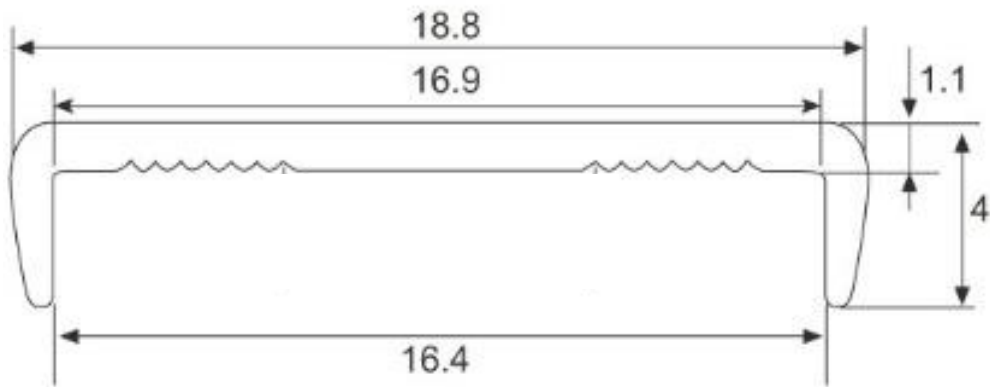

# Technical Specification

**Item : 16mm Aluminium Profile**

Measurement in millimeter (MM)

**Item : 16mm Aluminium Profile Handle**

Measurement in millimeter (MM)